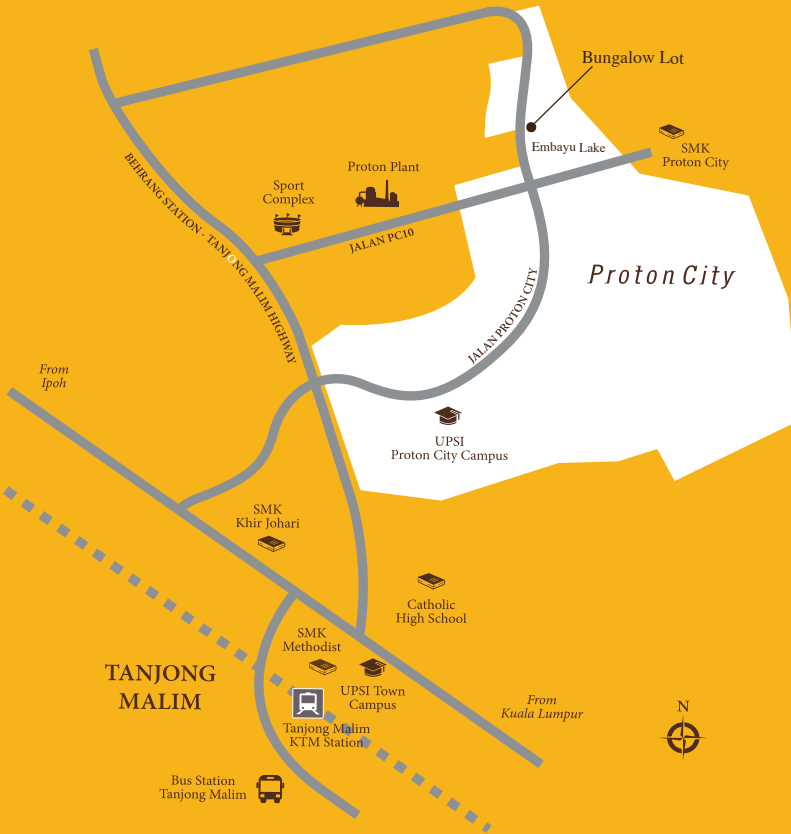

## LOCATION MAP

Proton City is a 4,000-acre integrated township located only 5km away from Tanjung Malim town. It enjoys great proximity to a host of amenities such as eateries, banks, healthcare & education institutions, train station and North-South Highway.

# PARCEL 20A @ PROTON CITY

## PHASE 1

Total lot : 17

Lot size : 7,061 sqft - 17,470 sqft

Tenure : Freehold

## PHASE 2

Total lot : 12

Lot size : 8,697 sqft - 16,135 sqft

Tenure : Freehold